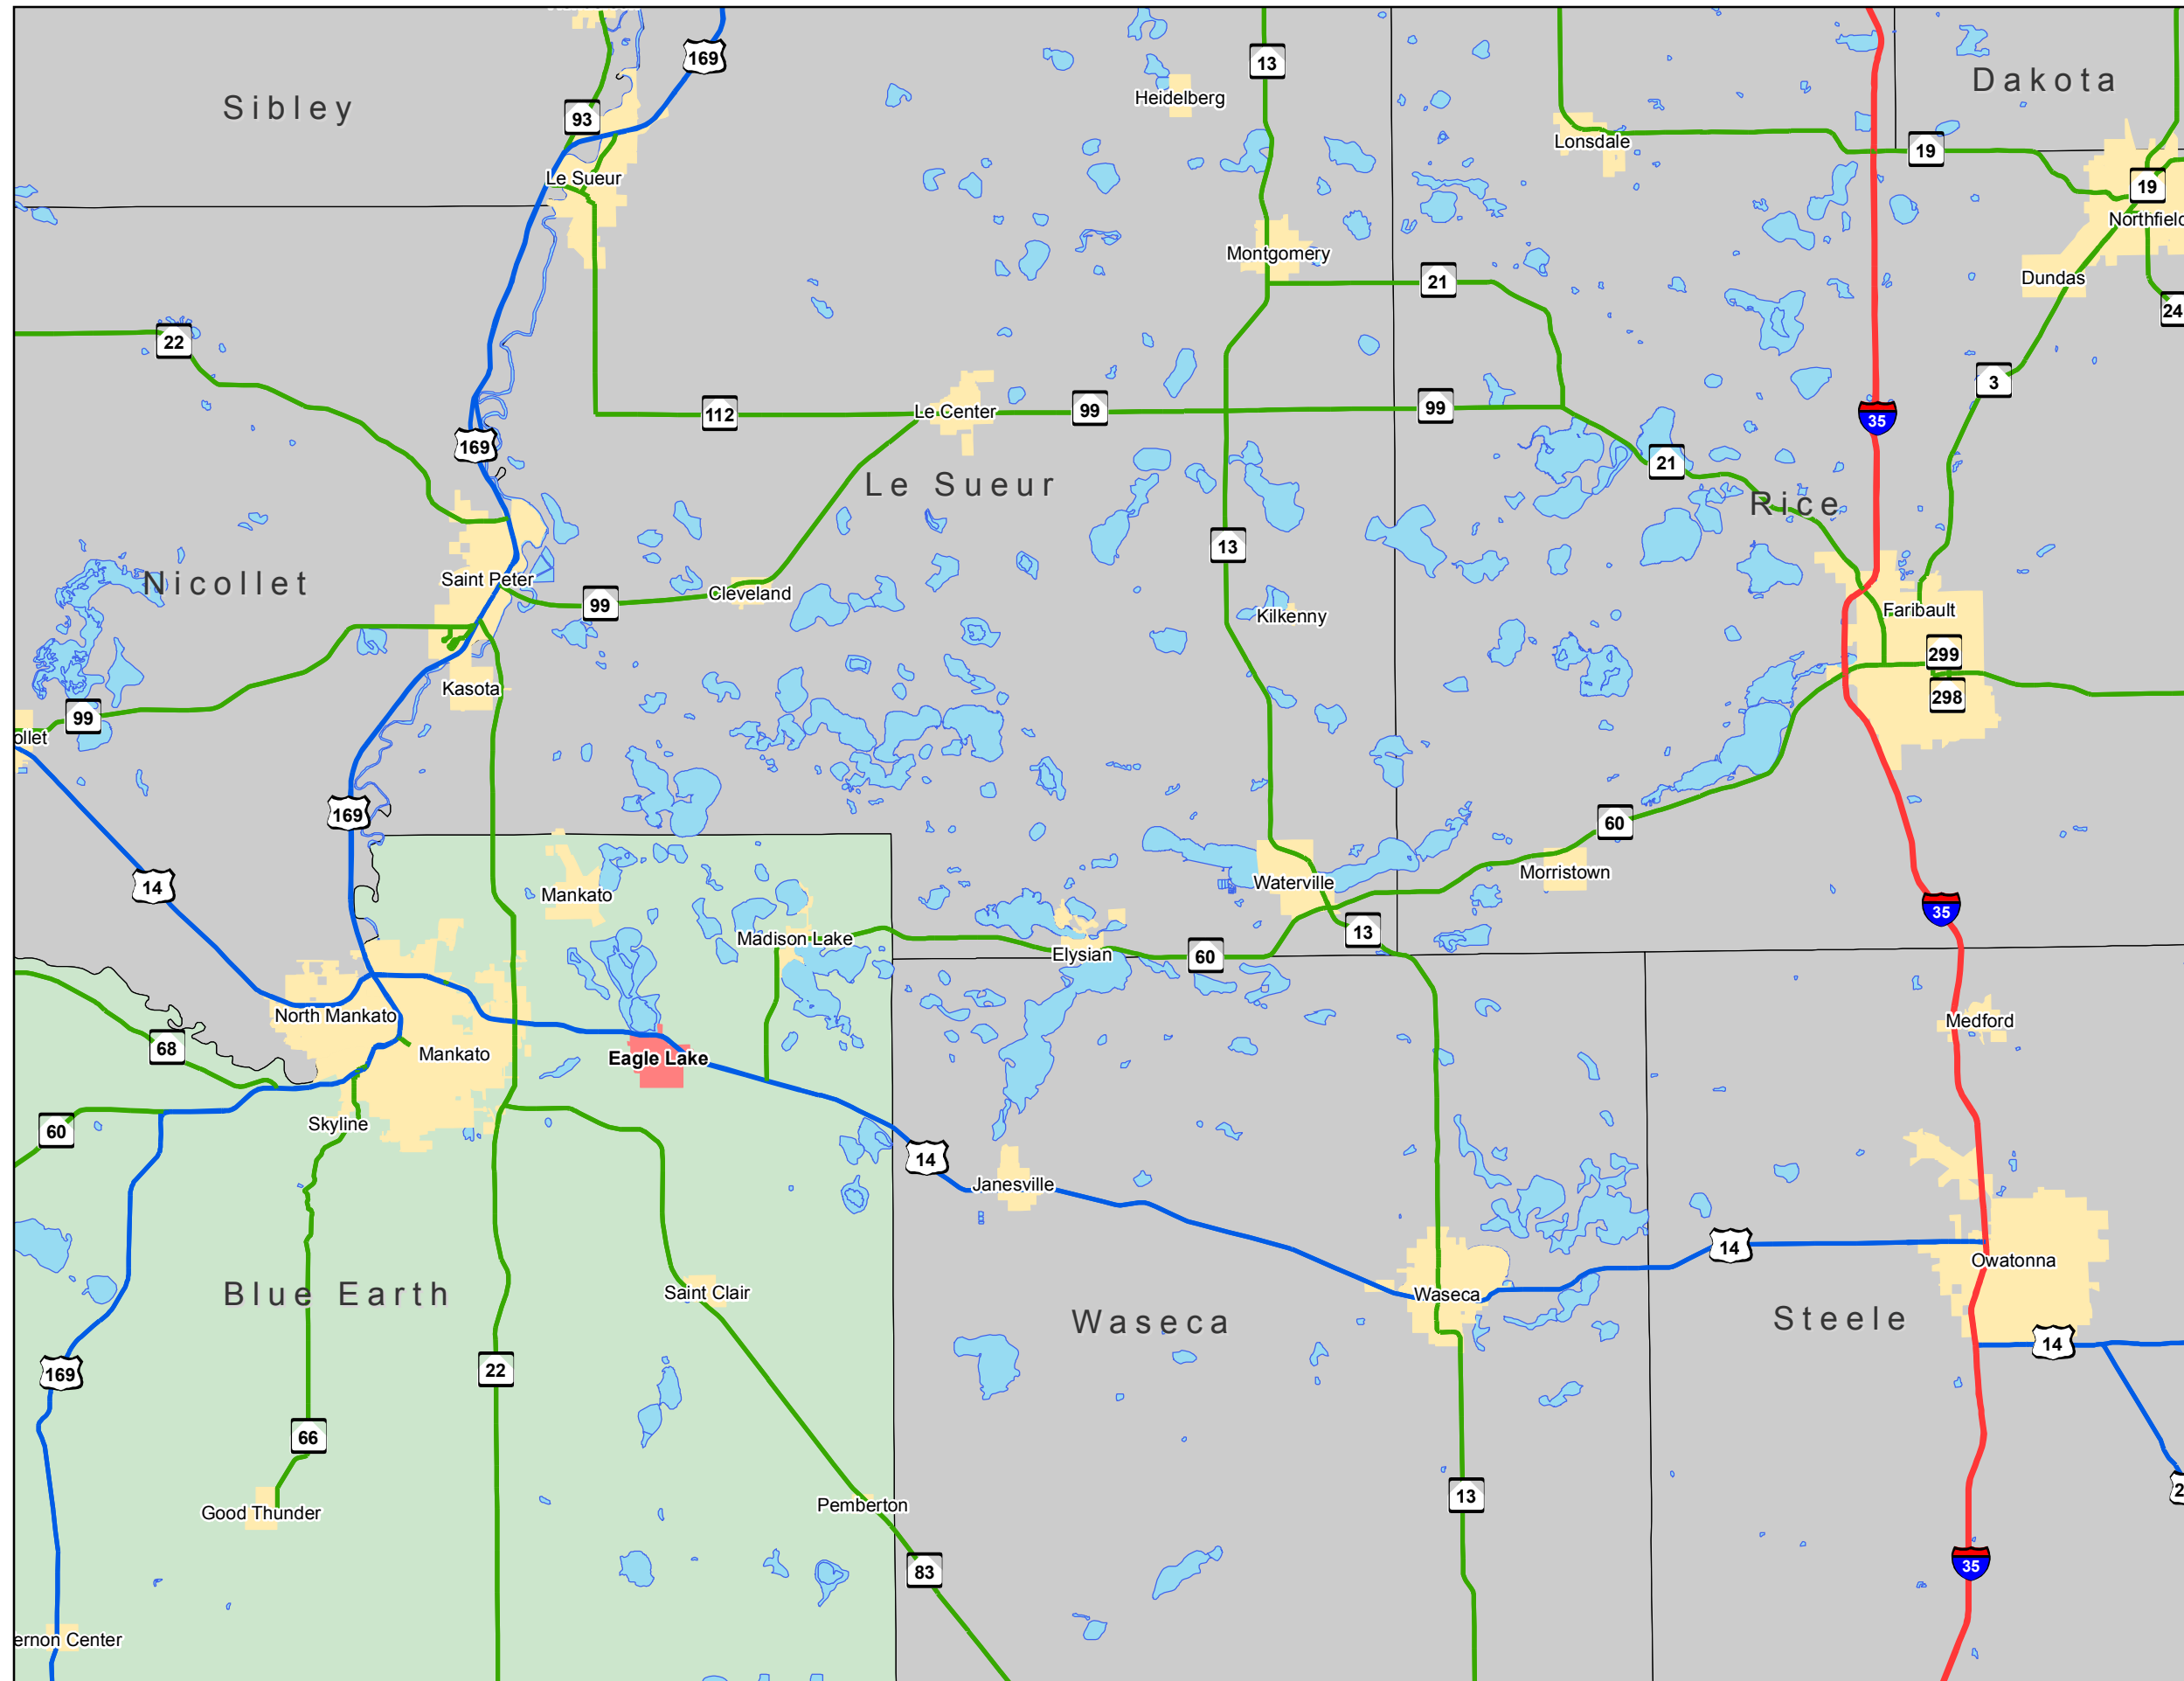

**CITY OF EAGLE LAKE  
TRANSPORTATION PLAN  
LOCATION MAP**

FIGURE NO. 1.1  
MARCH, 2006

**Legend**

**Trunk Highways**

- Interstate Trunk Highway
- U.S. Trunk Highway
- Minnesota Trunk Highway
- Surrounding Municipalities
- + Eagle Lake
- Surrounding Counties
- Blue Earth
- ~ Lakes