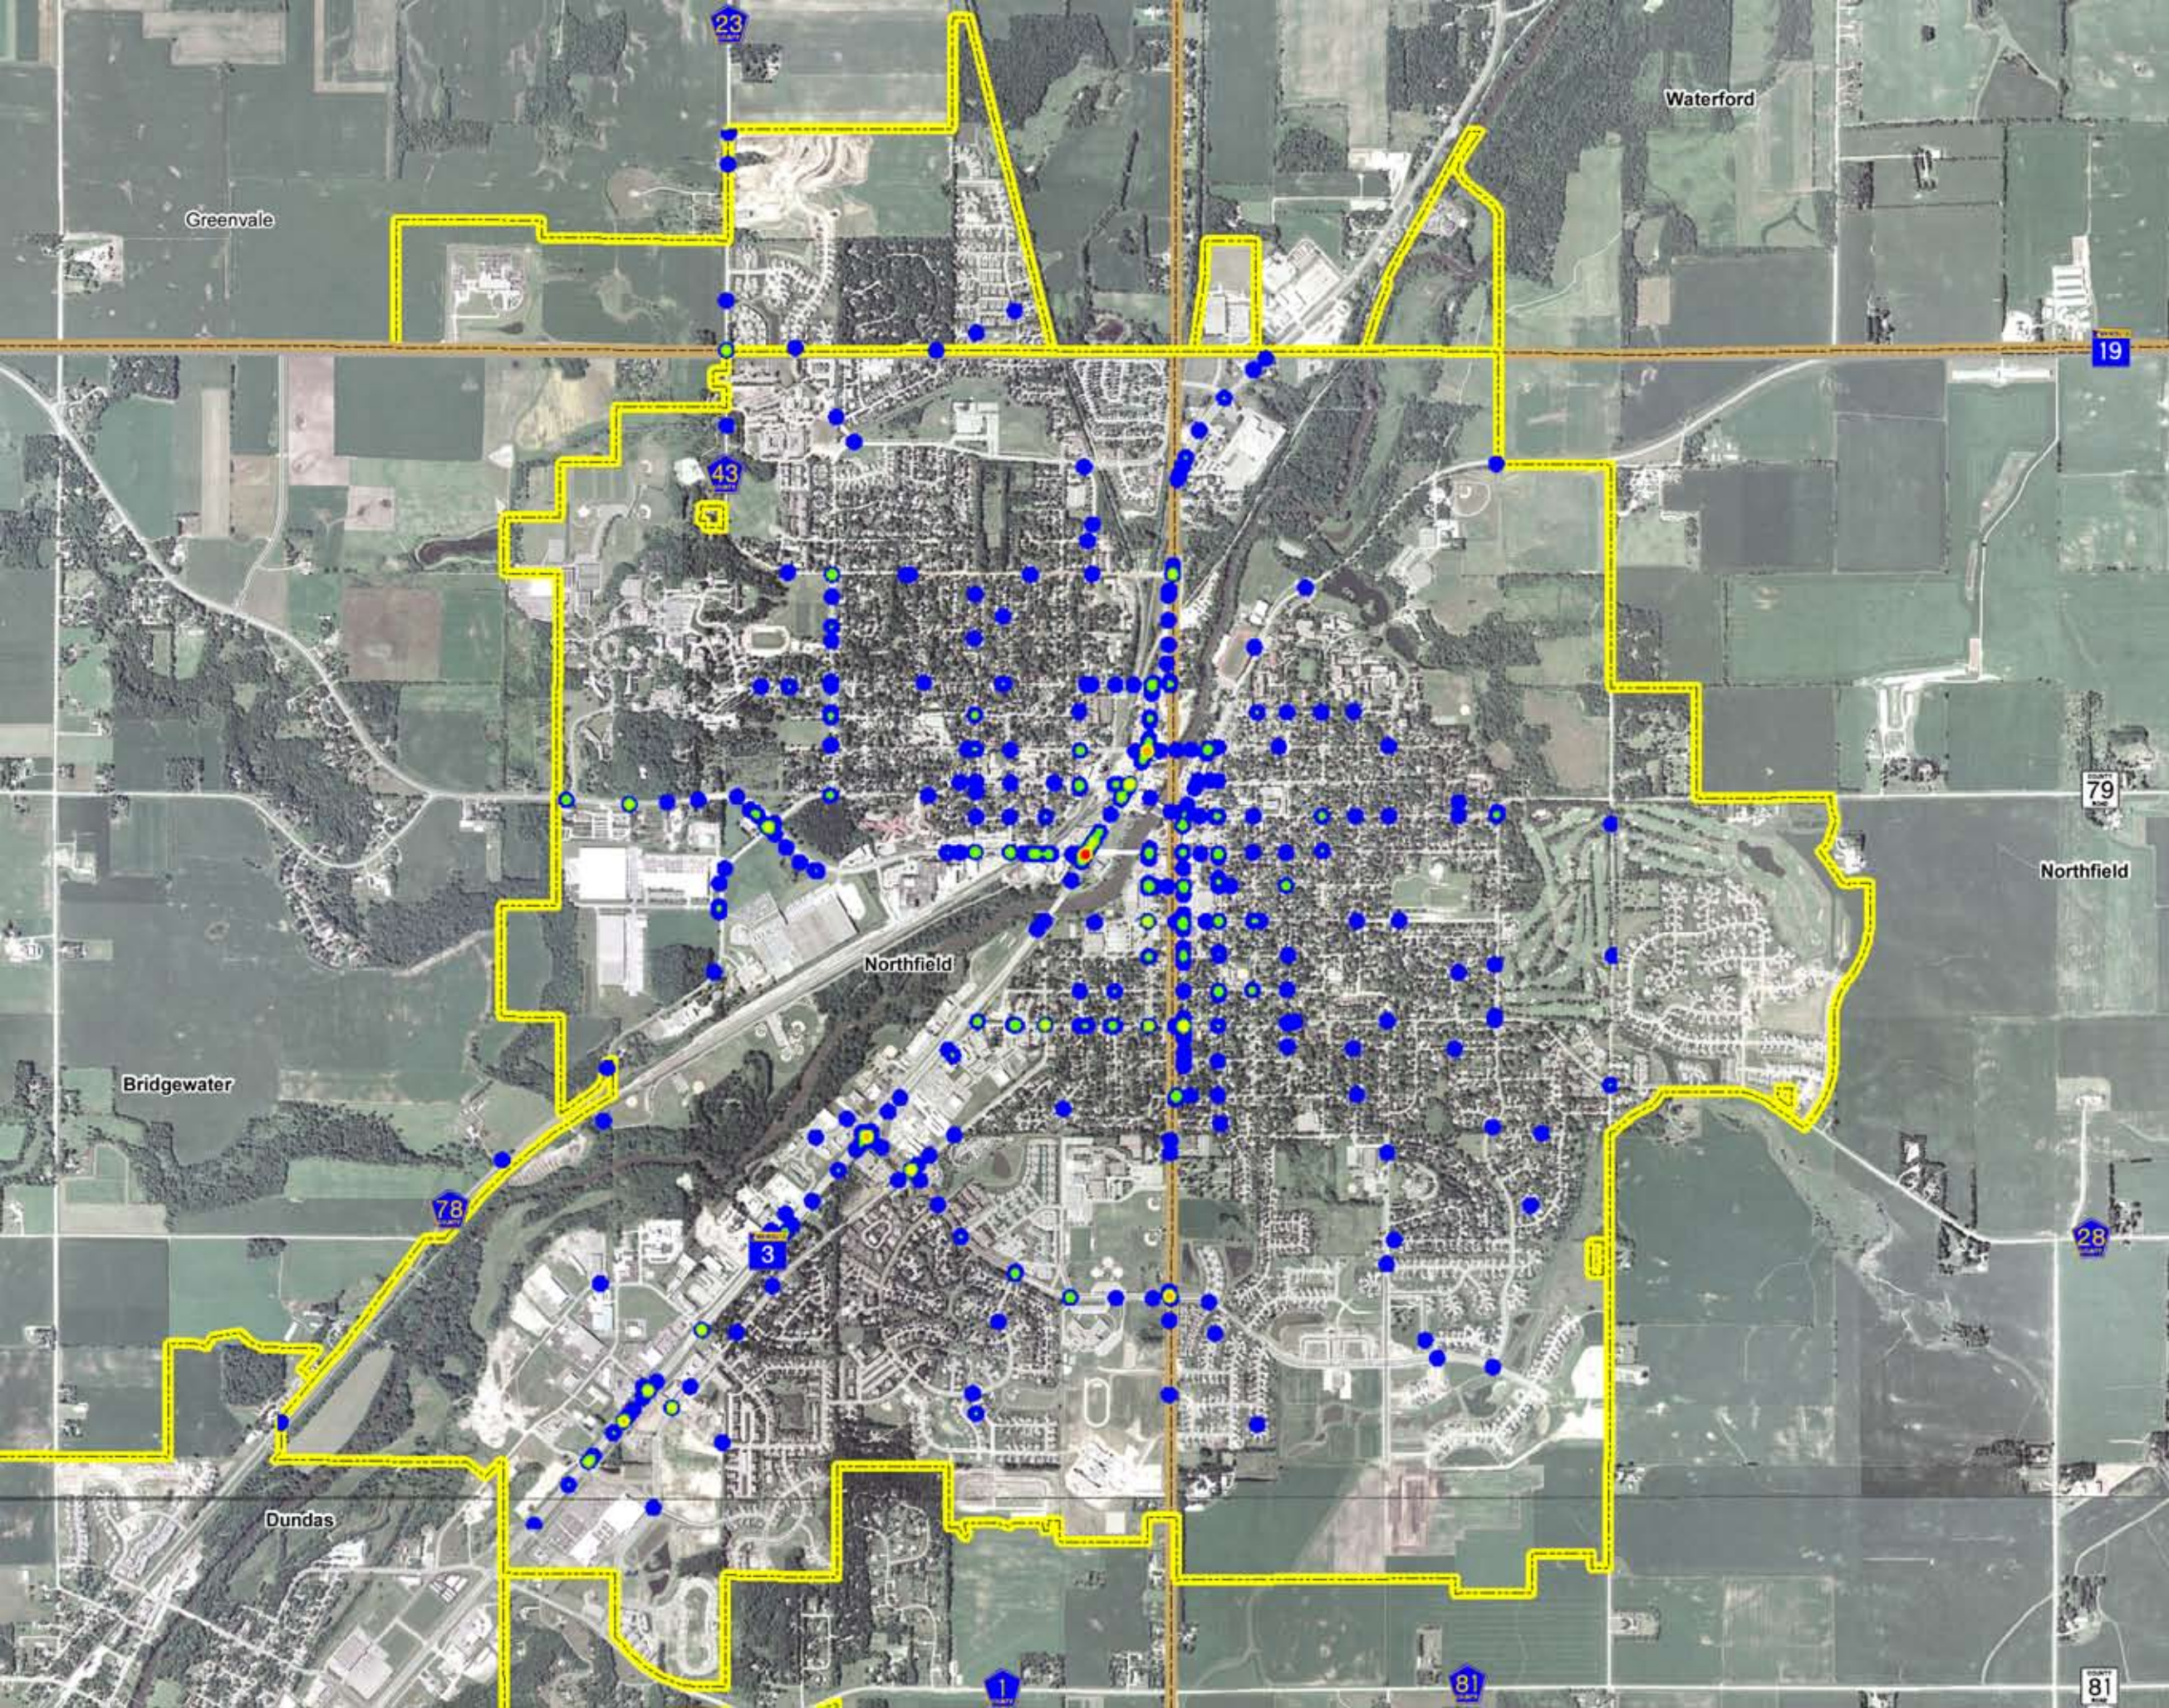

TRANSPORTATION PLAN

Legend

Crash Frequency

- 1 Crash
- 2-5 Crashes
- 6-12 Crashes
- 13-25 Crashes
- 26 or More Crashes

City Limits

Township Boundaries

County Boundary

Note: All Crash Frequency Ranges are Approximate

Source: MNDOT TIS Crash Records
Rice County, Dakota County, MnDNR

2002-2006 Crash Frequency

Figure 1

November, 2007